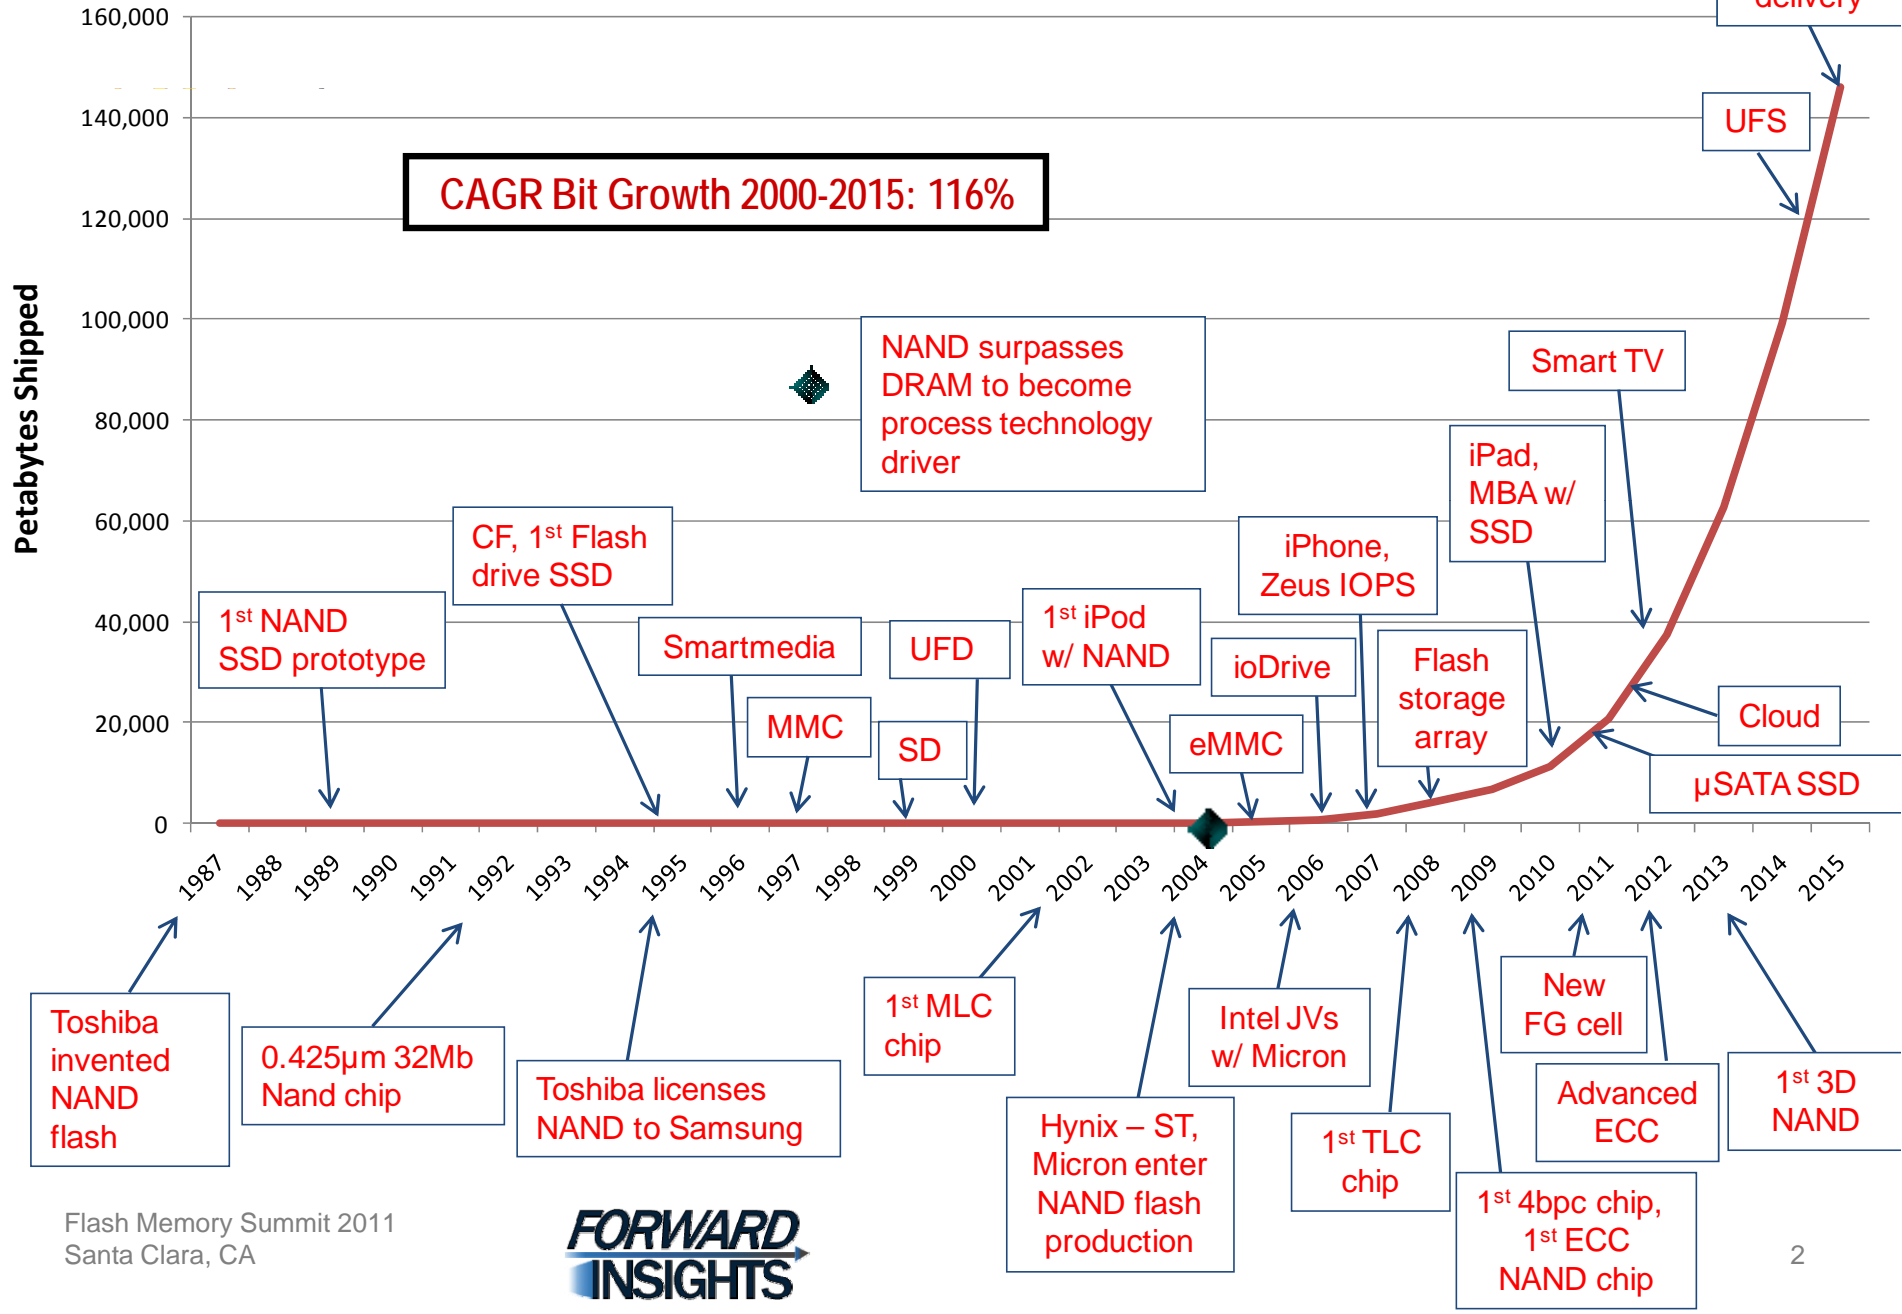

Inflection Points

Gregory Wong

greg@forward-insights.com

NAND Flash Memory Inflection Points

Flash Memory Summit 2011
Santa Clara, CA

Flash Memory Summit 2011
Santa Clara, CA

***Market and Technical
Intelligence for
Semiconductor Memories,
Emerging Memory
Technologies and Solid
State Storage***